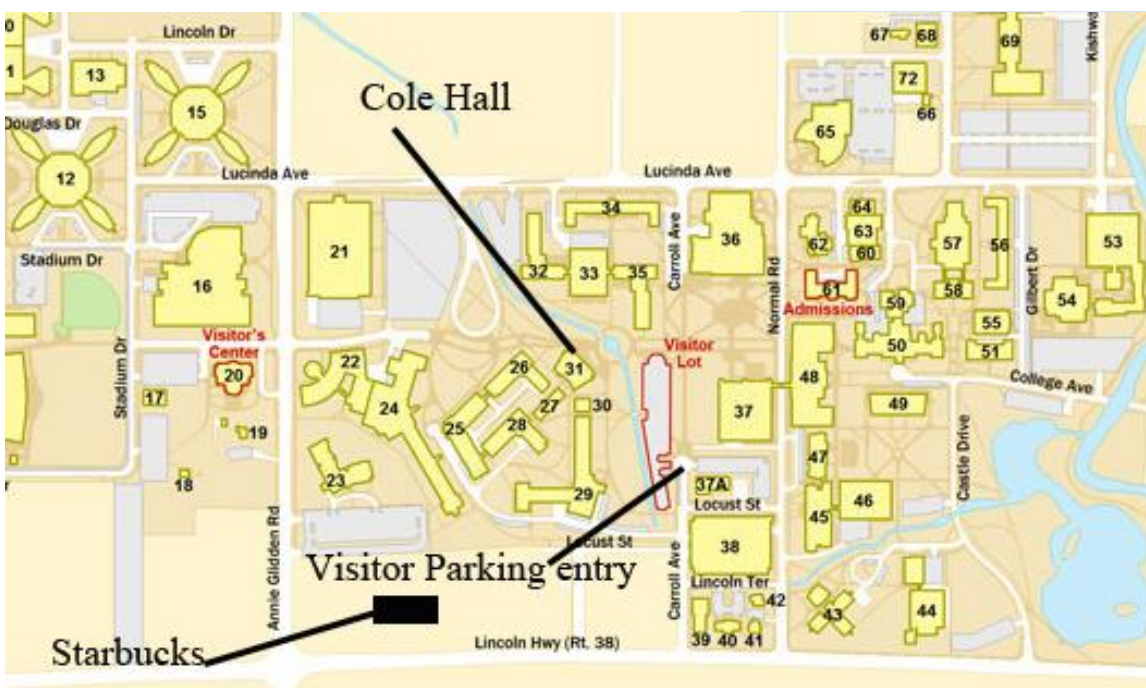

1:30 GROUP PICTURE

It's not every day that two amazing guilds get together! Let's make sure to get a group photo before we all head home. This end time is flexible depending on how long storage tours take.

QUILTS AND HUMAN RIGHTS

Chicago Modern Quilt Guild &
Bloomington Normal Modern Quilt Guild
Meet Up, Saturday, September 23

Pick Museum of Anthropology at Northern Illinois University

Contact: Laura McDowell Hopper, Curator
lmcowellhopper@niu.edu or (815) 753-2011
http://www.niu.edu/anthro_museum/

EGG HAVEN TO COLE HALL

Egg Haven Address: 2562 Sycamore Road, DeKalb, 60115.

Museum address: Cole Hall, Northern Illinois University, DeKalb, 60115.

- Turn left onto 23 (Sycamore Road)
- Slight right onto 1st Street
- Turn right onto 38 (Lincoln Highway)
- Turn right onto Carroll Avenue (entering campus)
- Turn left into NIU Visitor Parking Lot

NIU VISITOR PARKING

NIU has one main lot for visitor parking

Enter the lot after turning onto Carroll Avenue

Parking is free on weekends

The Pick Museum is located inside of Cole Hall. Walk over a bridge on the east side of the visitor lot to Cole Hall. There is a large sculpture of a silver flame outside the building.