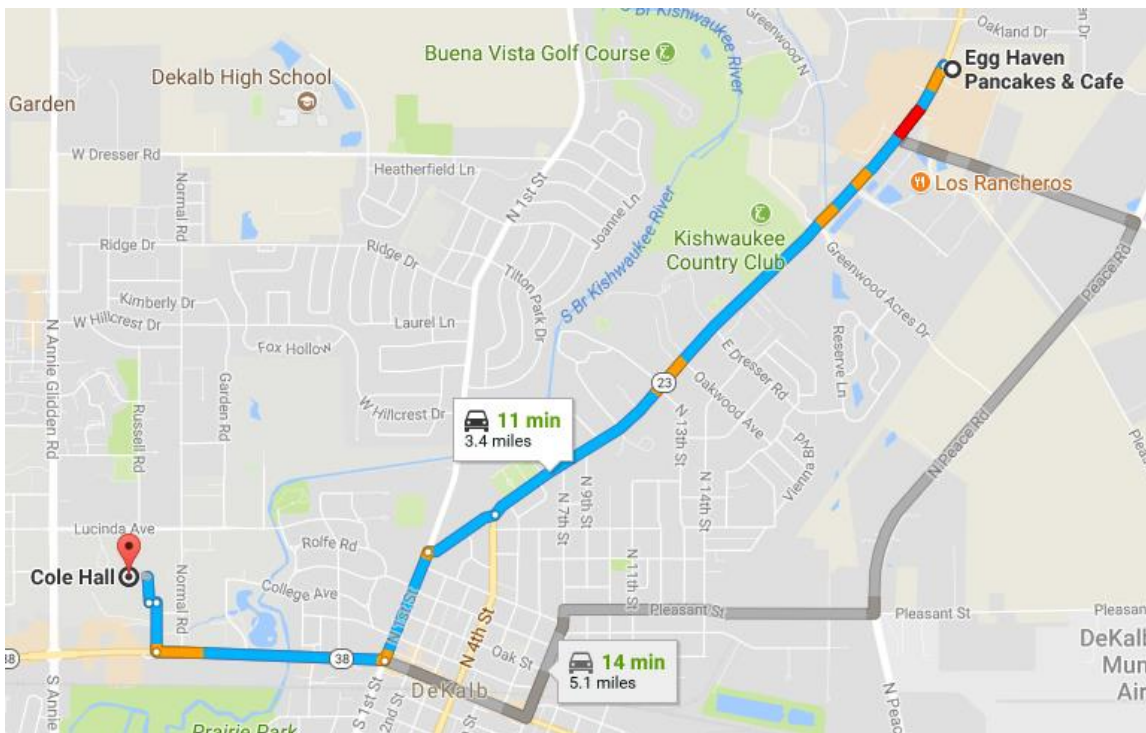

11:00 DRIVE TO PICK MUSEUM

The Pick Museum is located inside of Cole Hall on NIU's main campus, a little more than 10 minutes from Egg Haven. Directions are located on the following page.

11:15-12:15 EXHIBIT TOUR

1:30 GROUP PICTURE

It's not every day that two amazing guilds get together! Let's make sure to get a group photo before we all head home. This end time is flexible depending on how long storage tours take.

EGG HAVEN TO COLE HALL

Egg Haven Address: 2562 Sycamore Road, DeKalb, 60115.

Museum address: Cole Hall, Northern Illinois University, DeKalb, 60115.

- Turn left onto 23 (Sycamore Road)
- Slight right onto 1st Street
- Turn right onto 38 (Lincoln Highway)
- Turn right onto Carroll Avenue (entering campus)
- Turn left into NIU Visitor Parking Lot